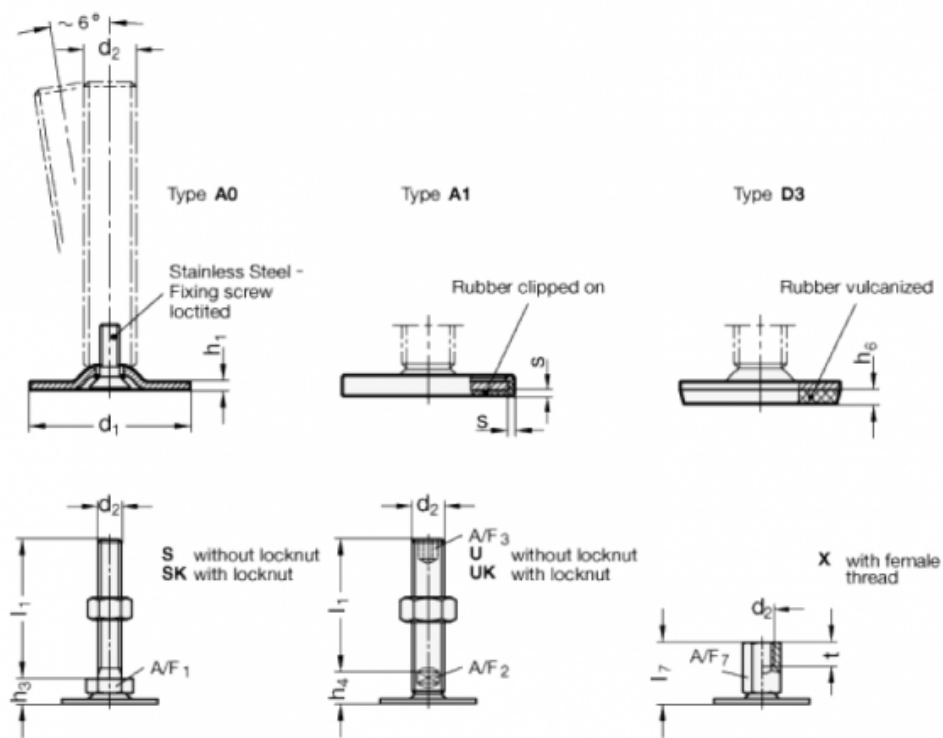

Data Sheet

Article number: 204050M1675A3UK

Description: E+G levelling foot
GN 40-50-M16-75-A3-UK

Note: UK With nut, Hexagon socket at the top, Wrench flat at the bottom

Measures

A/F2 = 12

A/F3 = 8

d1 = 50

d2 = M16

h1 = 2.5

h4 = 17

h6 = 4

l1 = 75

s =